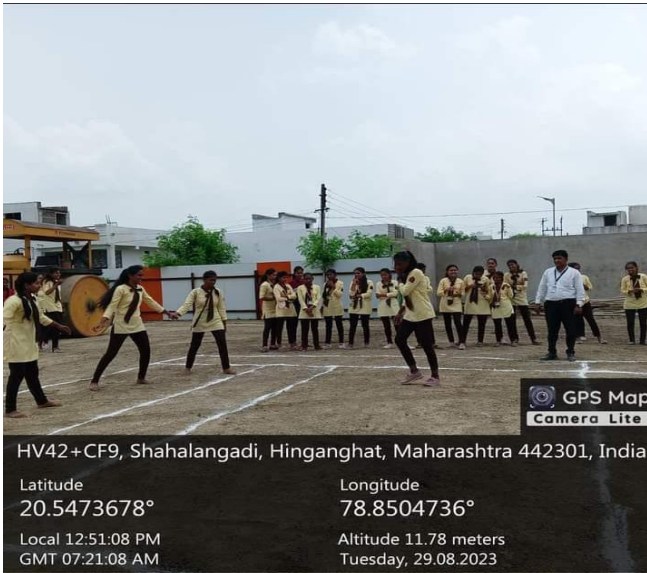

4.1.2. The Institution has adequate facilities for cultural activities, sports, games (indoor, outdoor), gymnasium, yoga centre etc

Sports

Indoor