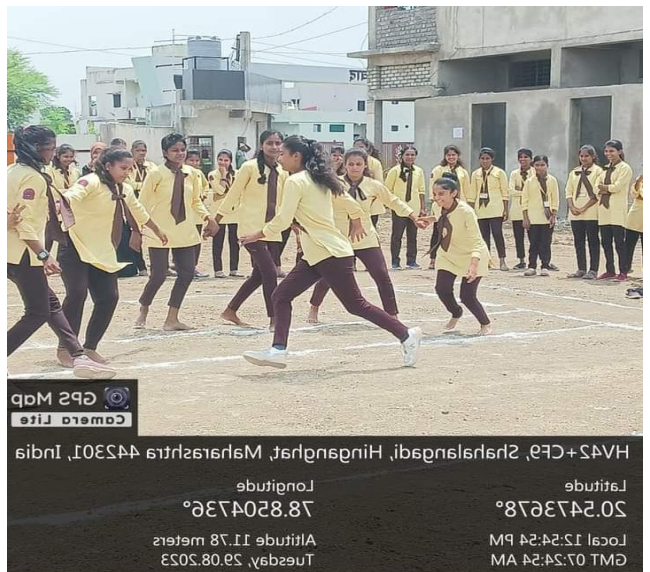

4.1.2. The Institution has adequate facilities for cultural activities, sports, games (indoor, outdoor), gymnasium, yoga centre etc

Sports

Indoor